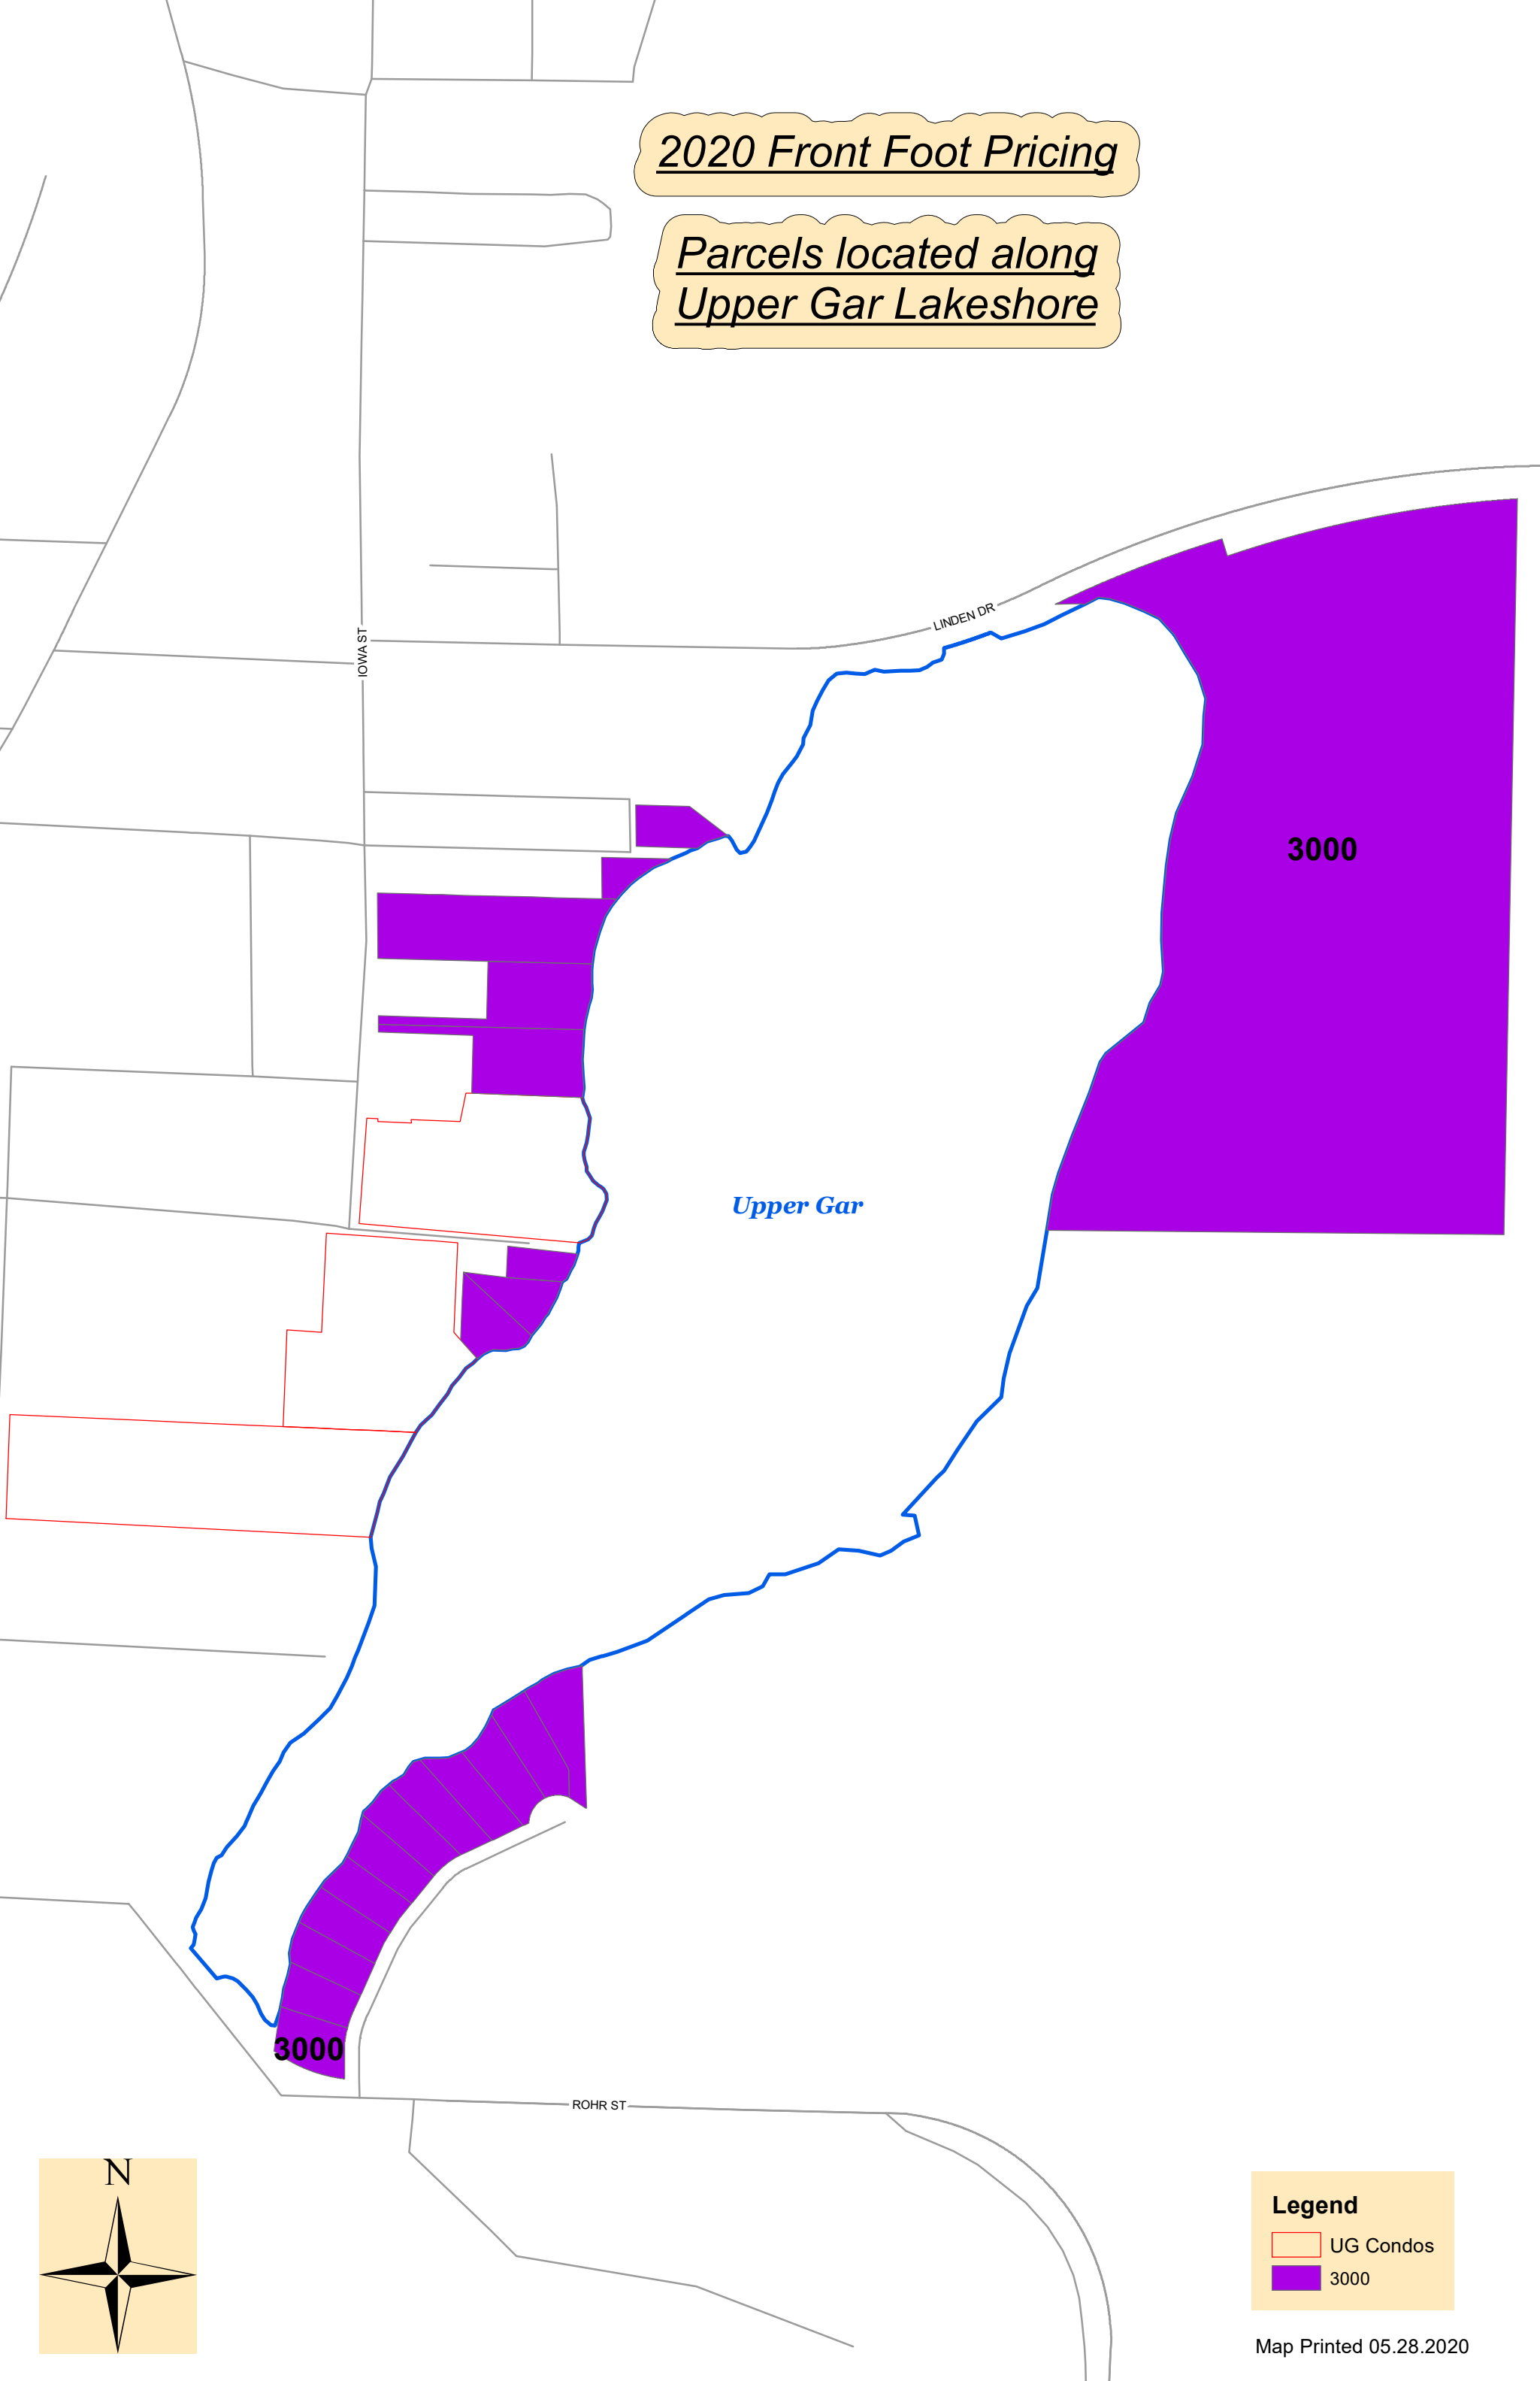

2020 Front Foot Pricing

Parcels located along
Upper Gar Lakeshore

3000

Upper Gar

3000

IOWA ST

LINDEN DR

ROHR ST

Legend

- UG Condos
- 3000